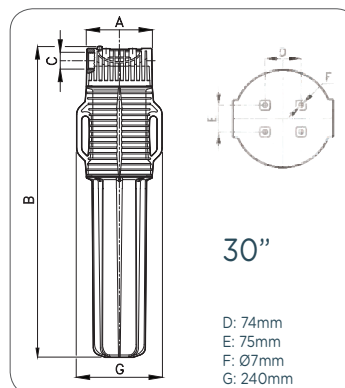

NOTE/NOTES

- Predisposti per alloggiare cartucce 9" 3/4, 20", 30", D.115-120mm;
- Cartucce non incluse.
- Designed to hold cartridges 9" 3/4, 20", 30", D.115-120mm;
- Cartridges not included.