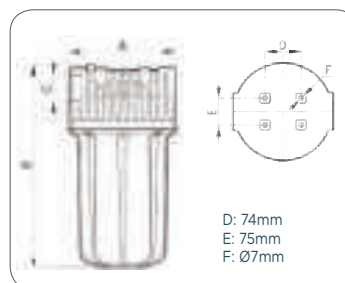

DIMENSIONI/DIMENSIONS